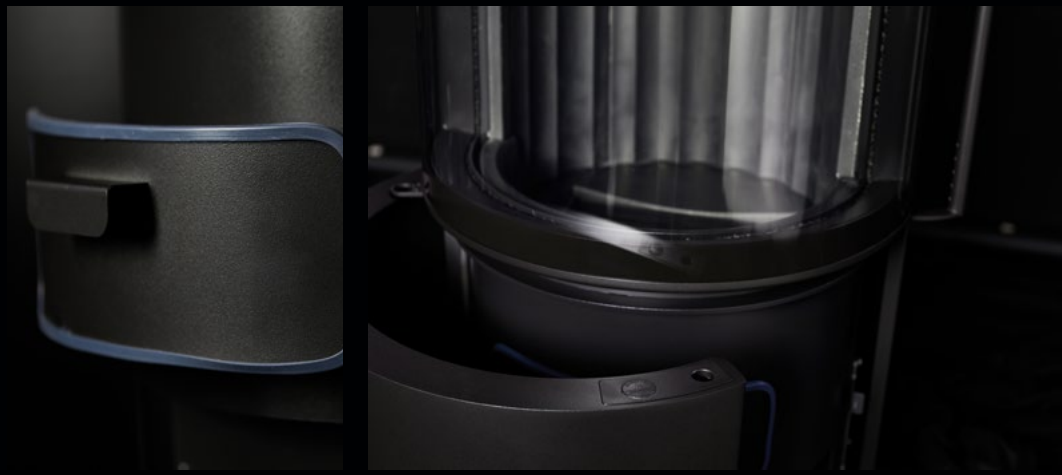

Guaranteed to draw attention.

The Spartherm Passo L - Black Edition is a prime example of perfection in quality and clear design. This round stove features a striking pane for a perfect view of the fire. Its design that is subtle and exceptional at once is sure to draw the attention of anyone entering your living room.

Passo L / RLU